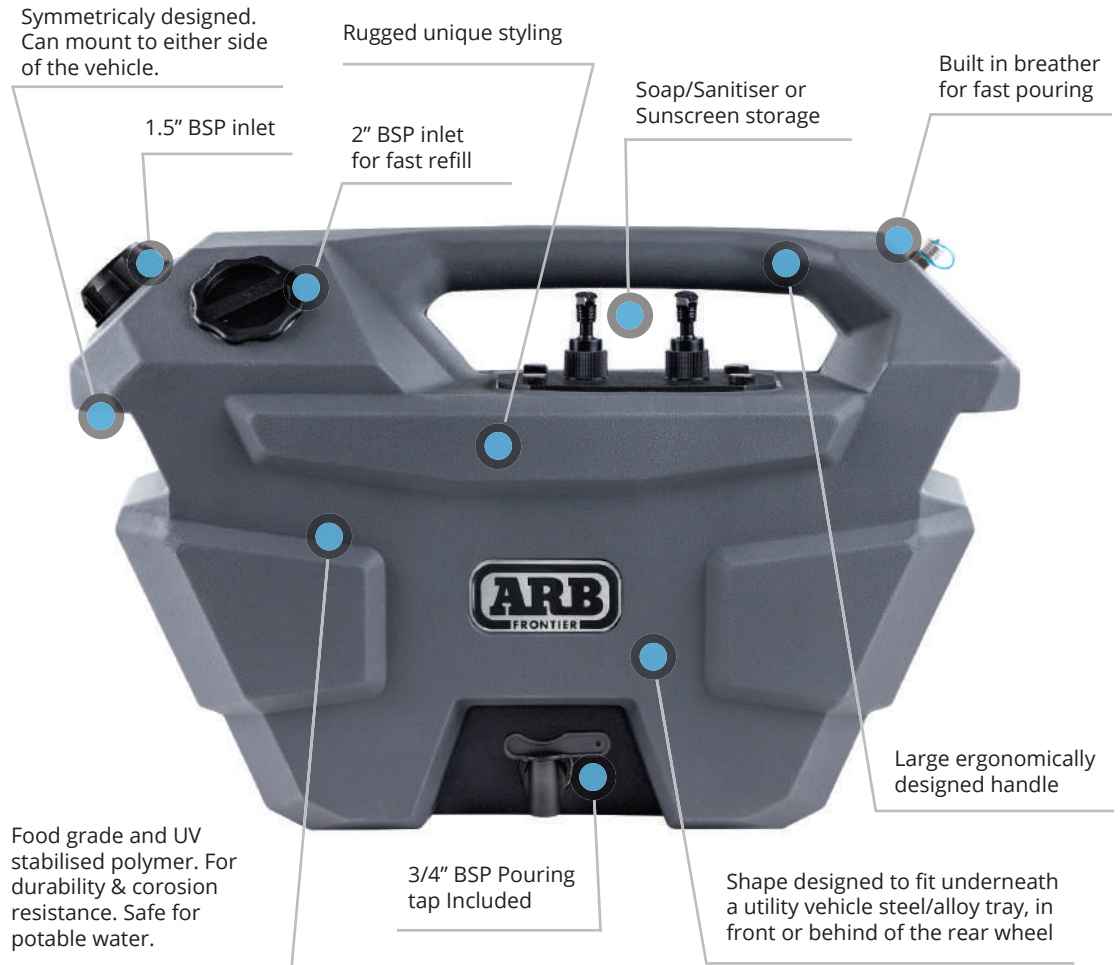

If additional diesel is what you need, the heavy-duty 30L ARB Frontier Diesel Tank mounts safely and within the voids underneath a utility tray. Featuring a quick pour nozzle and large grab handle, transporting diesel has never been simpler.

**PROUDLY
AUSTRALIAN MADE**

ARB FRONTIER 28L WASH STATION

WT001MG28

Tank Weight:
Empty - 4.5kg (9.9lb)
Filled with water +
soap - 32.5kg (73.9lb)

Volume:
28L (7.4 gal)

- Pouring Spout for faster pouring available (*sold seperately*)
- For vehicle mounting, either Quick-Release or Fixed Brackets are available (*sold seperately*).

ARB FRONTIER 30L DIESEL TANK

DT001BL30

Tank Weight:
Empty - 4kg (8.8lb)
Filled with diesel -
34kg (73.9lb)

Volume:
30L (8 gal)

- For vehicle mounting, Quick-Release bracket is required *(sold seperately)*

For quick attachment and removal of the ARB Frontier Portable Tanks.

Bracket allows mounting under the tray behind or in front of the rear wheels. Symmetrical design for mounting on either side of the vehicle.