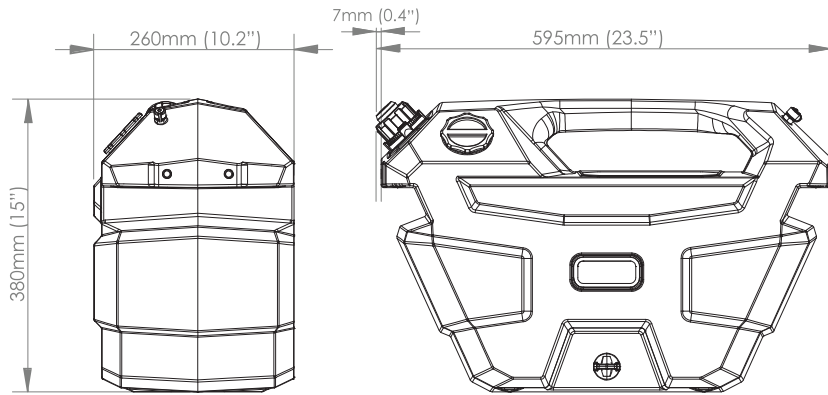

**PROUDLY
AUSTRALIAN MADE**

ARB FRONTIER 28L WASH STATION

WT001MG28

Tank Weight:
Empty - 4.5kg (9.9lb)
Filled with water +
soap - 32.5kg (73.9lb)

Volume:
28L (7.4 gal)

- Pouring Spout for faster pouring available (*sold seperately*)
- For vehicle mounting, either Quick-Release or Fixed Brackets are available (*sold seperately*).

ARB FRONTIER 30L DIESEL TANK

DT001BL30

Tank Weight:
Empty - 4kg (8.8lb)
Filled with diesel -
34kg (73.9lb)

Volume:
30L (8 gal)

- For vehicle mounting, Quick-Release bracket is required *(sold seperately)*