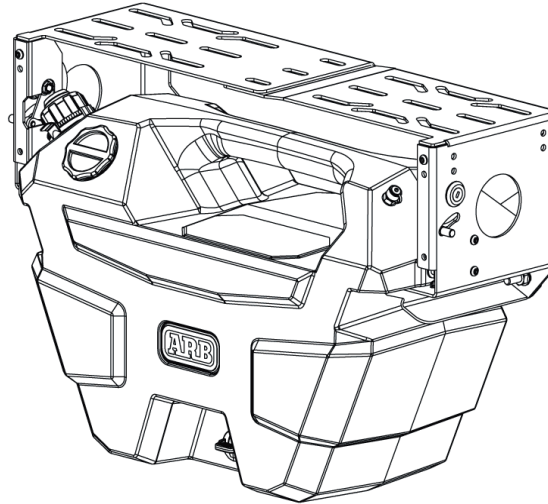

Mounting Brackets

The below brackets are compatible with the ARB Frontier Portable Tank range.
(Diesel tank is only to be mounted with the Quick-Release Bracket)

Quick Release Bracket

WT002BK

Suitable for cab-chassis, tray-top and service-body vehicles.

For quick attachment and removal of the ARB Frontier Portable Tanks.

Bracket allows mounting under the tray behind or in front of the rear wheels. Symmetrical design for mounting on either side of the vehicle.

Suitable for both the ARB Frontier Wash Station or ARB Frontier Diesel Tank.