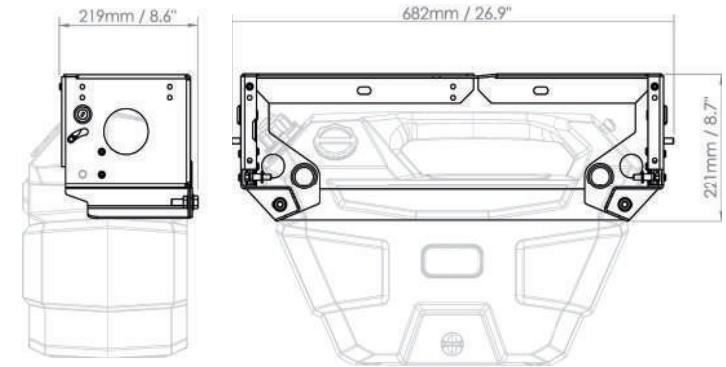

Mounting Brackets

The below brackets are compatible with the ARB Frontier Portable Tank range.
(Diesel tank is only to be mounted with the Quick-Release Bracket)

Quick Release Bracket

WT002BK

Suitable for cab-chassis, tray-top and service-body vehicles.

For quick attachment and removal of the ARB Frontier Portable Tanks.

Bracket allows mounting under the tray behind or in front of the rear wheels. Symmetrical design for mounting on either side of the vehicle.

Suitable for both the ARB Frontier Wash Station or ARB Frontier Diesel Tank.