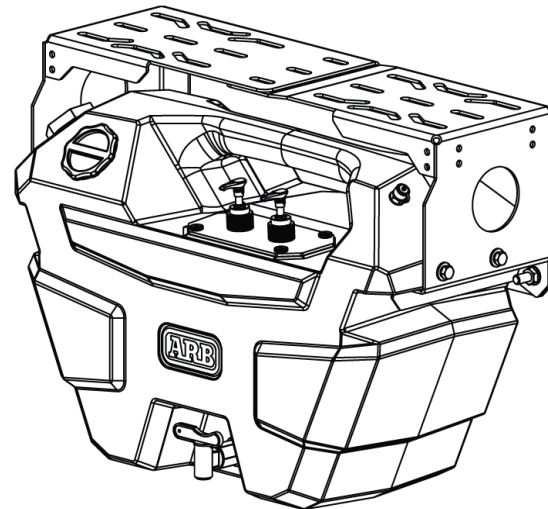

For quick attachment and removal of the ARB Frontier Portable Tanks.

Bracket allows mounting under the tray behind or in front of the rear wheels. Symmetrical design for mounting on either side of the vehicle.

Suitable for both the ARB Frontier Wash Station or ARB Frontier Diesel Tank.

Fixed Bracket

WT001BK

Suitable for cab-chassis, tray-top and service-body vehicles.

For a permanent fixture of the ARB Frontier Portable Tank to the vehicle.

Bracket allows mounting under the tray behind or in front of the rear wheels. Symmetrical design for mounting on either side of the vehicle.

Only to be used with the ARB Frontier Wash Station.

Fast Pouring Nozzle Attachment (WT001PK)