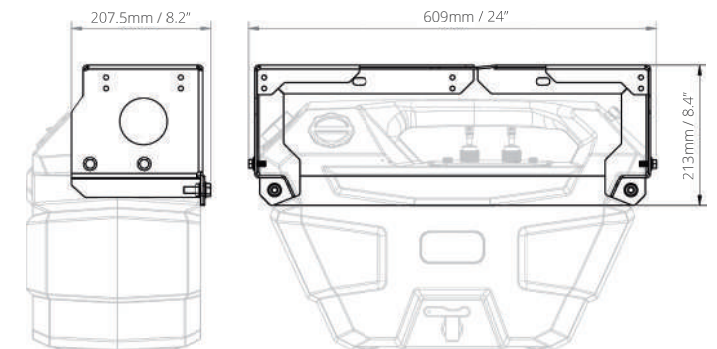

Fixed Bracket

WT001BK

Suitable for cab-chassis, tray-top and service-body vehicles.

For a permanent fixture of the ARB Frontier Portable Tank to the vehicle.

Bracket allows mounting under the tray behind or in front of the rear wheels. Symmetrical design for mounting on either side of the vehicle.

Only to be used with the ARB Frontier Wash Station.