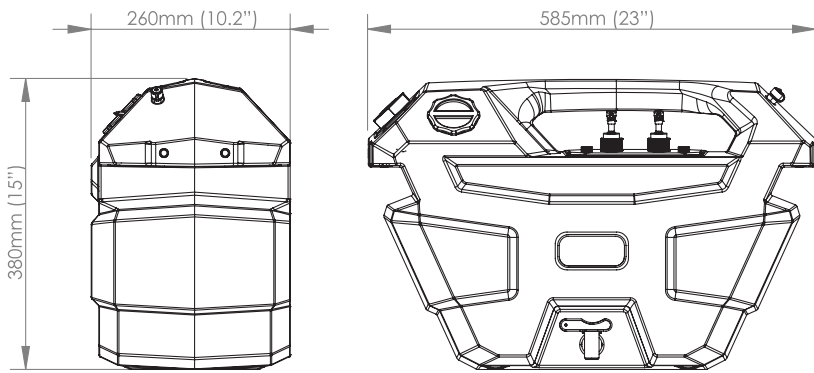

Freight Information:

WT001MG28 (Wash Station) | 615x400x280mm | 6 KG

DT001BL30 (Diesel Tank) | 615x400x280mm | 5 KG

WT001BK (Fixed Bracket) | 600x250x220mm | 7KG

WT002BK (Quick Release Bracket) | 600x250x220mm | 9KG

**PROUDLY
AUSTRALIAN MADE**

ARB FRONTIER 28L WASH STATION

WT001MG28

Tank Weight:
Empty - 4.5kg (9.9lb)
Filled with water +
soap - 32.5kg (73.9lb)

Volume:
28L (7.4 gal)

- Pouring Spout for faster pouring available (*sold seperately*)
- For vehicle mounting, either Quick-Release or Fixed Brackets are available (*sold seperately*).