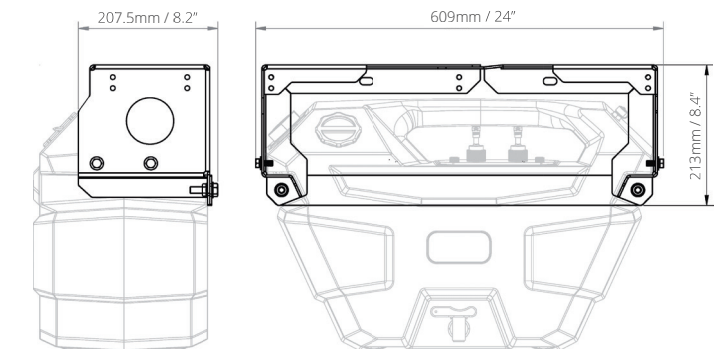

Fixed Bracket

WT001BK

Suitable for cab-chassis, tray-top and service-body vehicles.

For a permanent fixture of the ARB Frontier Portable Tank to the vehicle.

Bracket allows mounting under the tray behind or in front of the rear wheels. Symmetrical design for mounting on either side of the vehicle.

Only to be used with the ARB Frontier Wash Station.