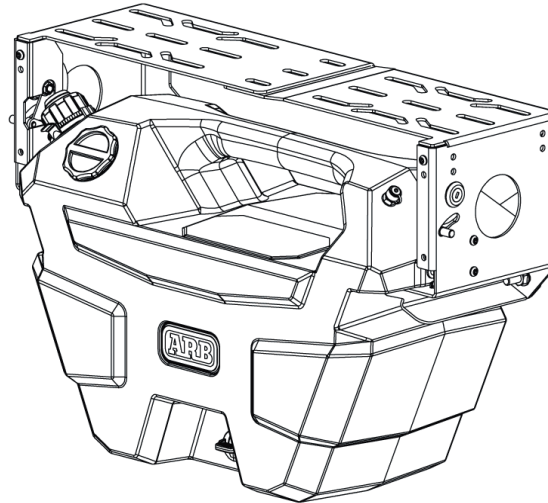

Mounting Brackets

The below brackets are compatible with the ARB Frontier Portable Tank range.
(Diesel tank is only to be mounted with the Quick-Release Bracket)

Quick Release Bracket

WT002BK

Suitable for cab-chassis, tray-top and service-body vehicles.

For quick attachment and removal of the ARB Frontier Portable Tanks.

Bracket allows mounting under the tray behind or in front of the rear wheels. Symmetrical design for mounting on either side of the vehicle.

Suitable for both the ARB Frontier Wash Station or ARB Frontier Diesel Tank.