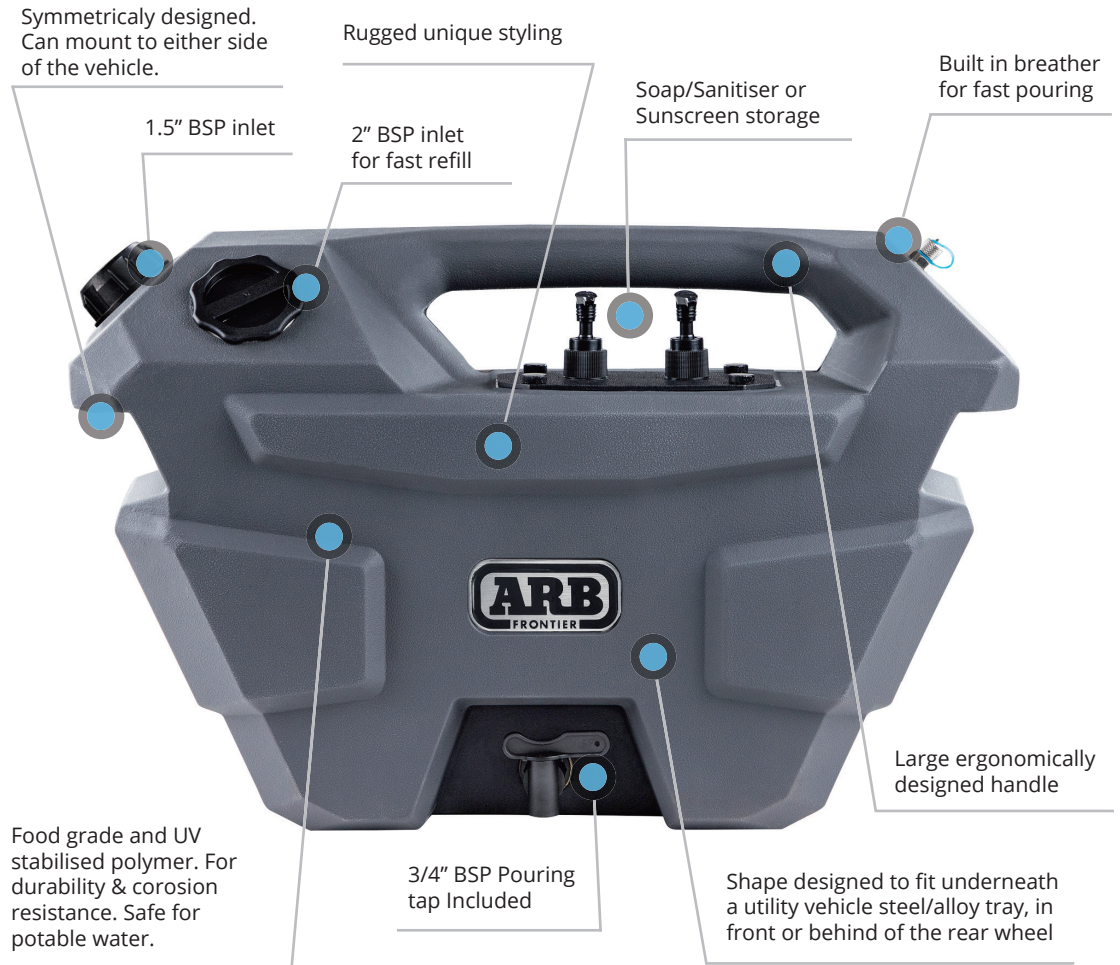

If additional diesel is what you need, the heavy-duty 30L ARB Frontier Diesel Tank mounts safely and within the voids underneath a utility tray. Featuring a quick pour nozzle and large grab handle, transporting diesel has never been simpler.

# ARB FRONTIER 28L WASH STATION

WT001MG28

**Tank Weight:**  
Empty - 4.5kg (9.9lb)  
Filled with water +  
soap - 32.5kg (73.9lb)

**Volume:**  
28L (7.4 gal)

- Pouring Spout for faster pouring available (*sold seperately*)
- For vehicle mounting, either Quick-Release or Fixed Brackets are available (*sold seperately*).

# ARB FRONTIER 30L DIESEL TANK

DT001BL30

**Tank Weight:**  
Empty - 4kg (8.8lb)  
Filled with diesel -  
34kg (73.9lb)

**Volume:**  
30L (8 gal)

- For vehicle mounting, Quick-Release bracket is required *(sold seperately)*

## Mounting Brackets

The below brackets are compatible with the ARB Frontier Portable Tank range.  
(Diesel tank is only to be mounted with the Quick-Release Bracket)