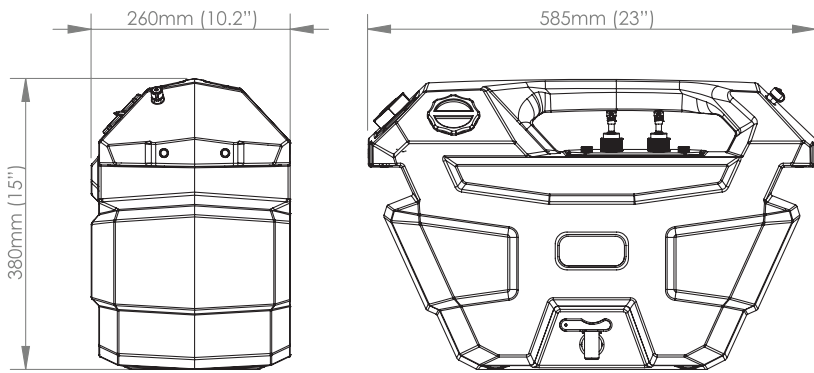

ARB FRONTIER 28L WASH STATION

WT001MG28

Tank Weight:
Empty - 4.5kg (9.9lb)
Filled with water +
soap - 32.5kg (73.9lb)

Volume:
28L (7.4 gal)

- Pouring Spout for faster pouring available (*sold seperately*)
- For vehicle mounting, either Quick-Release or Fixed Brackets are available (*sold seperately*).