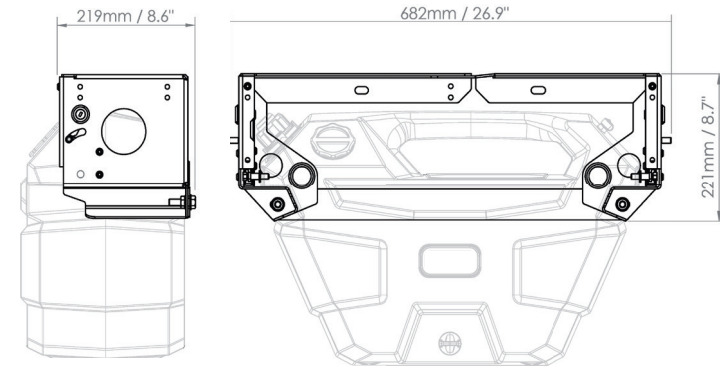

Mounting Brackets

The below brackets are compatible with the ARB Frontier Portable Tank range.
(Diesel tank is only to be mounted with the Quick-Release Bracket)

Quick Release Bracket

WT002BK

Suitable for cab-chassis, tray-top and service-body vehicles.

For quick attachment and removal of the ARB Frontier Portable Tanks.

Bracket allows mounting under the tray behind or in front of the rear wheels. Symmetrical design for mounting on either side of the vehicle.

Suitable for both the ARB Frontier Wash Station or ARB Frontier Diesel Tank.