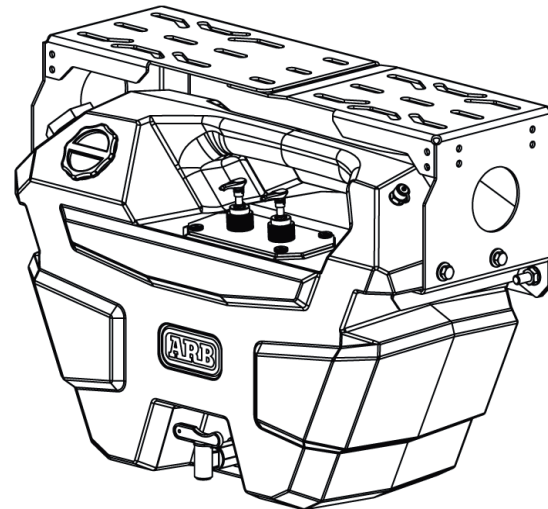

Fixed Bracket

WT001BK

Suitable for cab-chassis, tray-top and service-body vehicles.

For a permanent fixture of the ARB Frontier Portable Tank to the vehicle.

Bracket allows mounting under the tray behind or in front of the rear wheels. Symmetrical design for mounting on either side of the vehicle.

Only to be used with the ARB Frontier Wash Station.