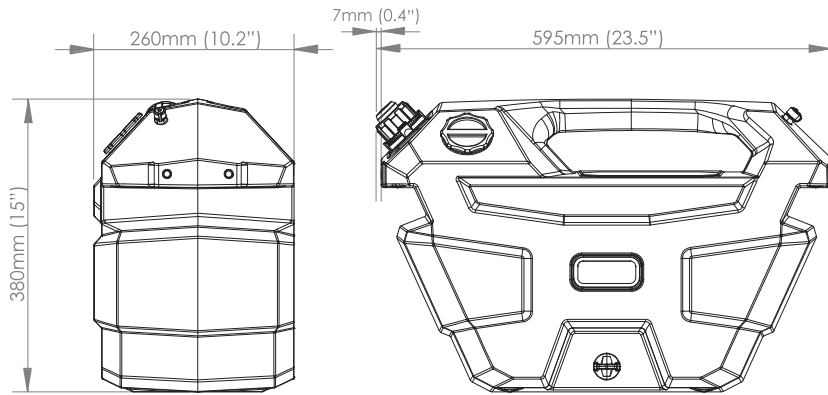

ARB FRONTIER 30L DIESEL TANK

DT001BL30