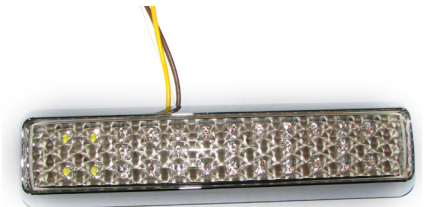

LIGHT IDENTIFICATION LOOKUP

LED INDICATOR/PARKER & INDICATOR LIGHTS

LED INDICATOR/PARKER

CODE	DESCRIPTION
BP50035	LED Indicator/Parker (Left Hand) .....
BP50042	LED Indicator/Parker (Right Hand) .....

IMAGE

LED INDICATOR

CODE	DESCRIPTION
BP1238	LED Indicator 135CAT1-LED (Single) .....

IMAGE

LED INDICATOR

CODE	DESCRIPTION
BP42740	LED Indicator/Parker 200CAW 12V (Single) .....

IMAGE

LED INDICATOR

CODE	DESCRIPTION
TP48667	LED Indicator Assembly Kit (Pair)
BP48650	LED Indicator Lamp 175AW (Pair) ..... <i>As included in LED Indicator Kit TP48667</i>

IMAGE