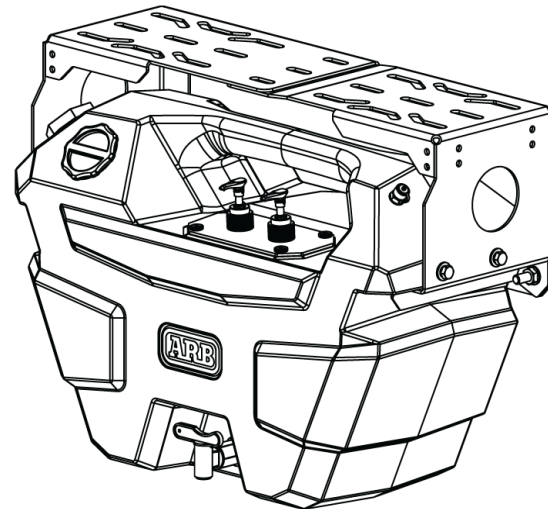

Fixed Bracket

WT001BK

Suitable for cab-chassis, tray-top and service-body vehicles.

For a permanent fixture of the ARB Frontier Portable Tank to the vehicle.

Bracket allows mounting under the tray behind or in front of the rear wheels. Symmetrical design for mounting on either side of the vehicle.

Only to be used with the ARB Frontier Wash Station.