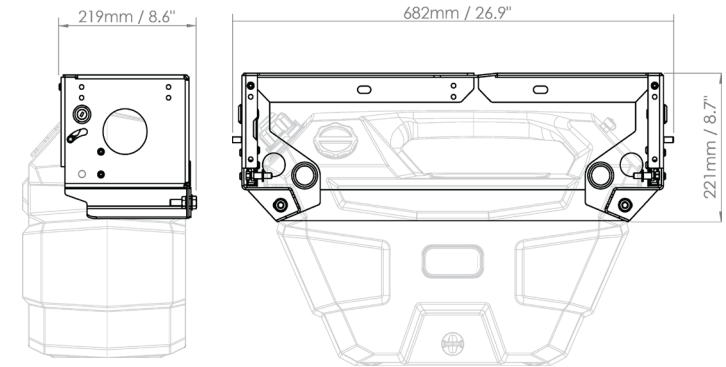

Mounting Brackets

The below brackets are compatible with the ARB Frontier Portable Tank range.
(Diesel tank is only to be mounted with the Quick-Release Bracket)

Quick Release Bracket

WT002BK

Suitable for cab-chassis, tray-top and service-body vehicles.

For quick attachment and removal of the ARB Frontier Portable Tanks.

Bracket allows mounting under the tray behind or in front of the rear wheels. Symmetrical design for mounting on either side of the vehicle.

Suitable for both the ARB Frontier Wash Station or ARB Frontier Diesel Tank.