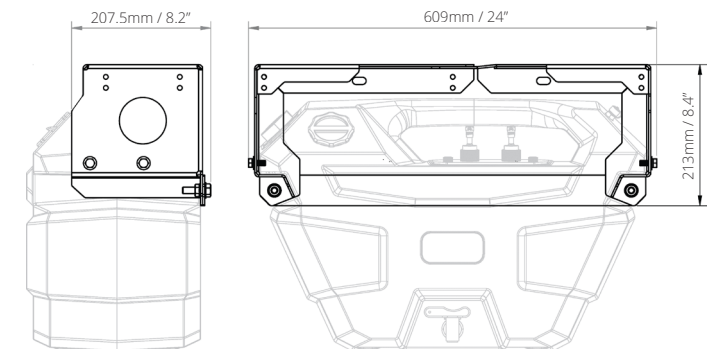

Fixed Bracket

WT001BK

Suitable for cab-chassis, tray-top and service-body vehicles.

For a permanent fixture of the ARB Frontier Portable Tank to the vehicle.

Bracket allows mounting under the tray behind or in front of the rear wheels. Symmetrical design for mounting on either side of the vehicle.

Only to be used with the ARB Frontier Wash Station.