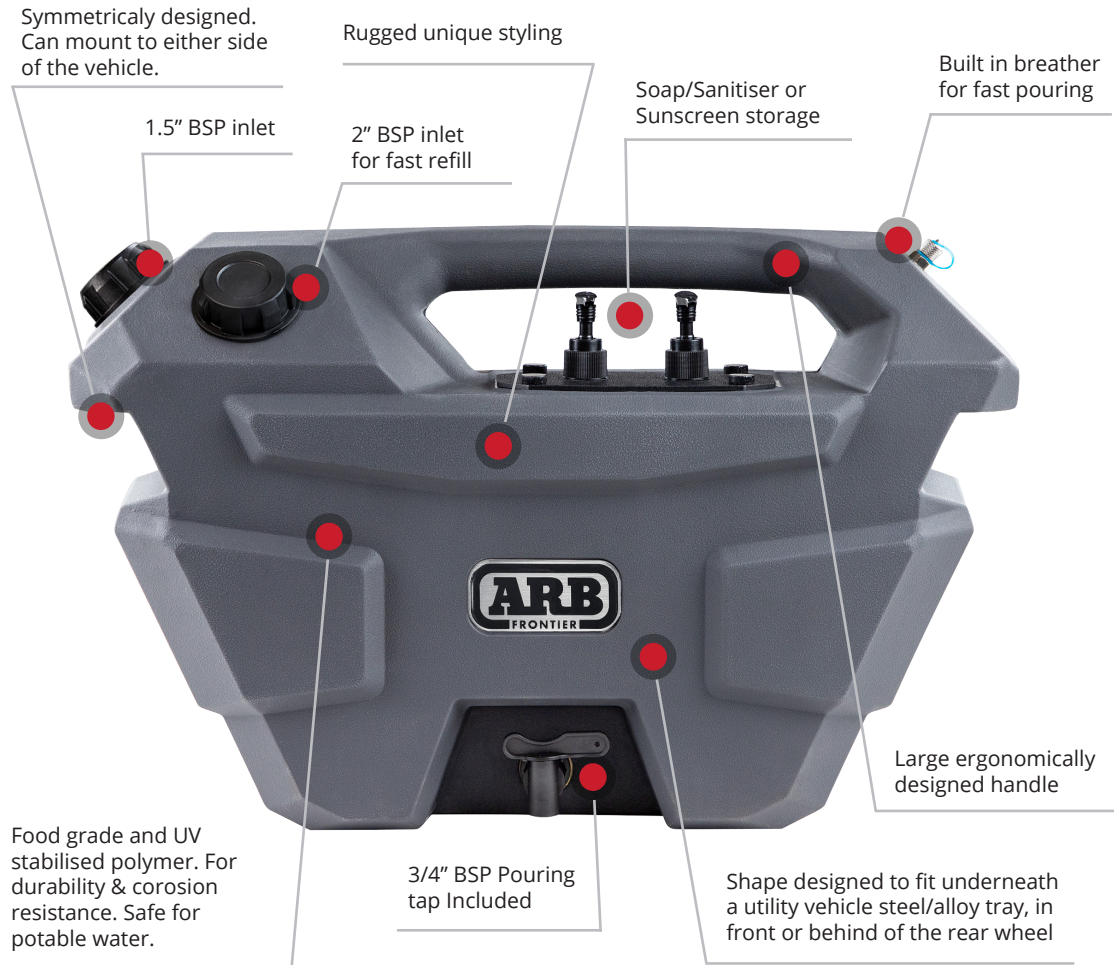

If additional diesel is what you need, the heavy-duty 30L ARB Frontier Diesel Tank mounts safely and within the voids underneath a utility tray. Featuring a quick pour nozzle and large grab handle, transporting diesel has never been simpler.

# ARB FRONTIER 28L WASH STATION

WT001MG28

**Tank Weight:**  
Empty - 4.5kg (9.9lb)  
Filled with water +  
soap - 32.5kg (73.9lb)

**Volume:**  
28L (7.4 gal)

- Pouring Spout for faster pouring available (*sold seperately*)
- For vehicle mounting, either Quick-Release or Fixed Brackets are available (*sold seperately*).

# ARB FRONTIER 30L DIESEL TANK

DT001BL30

**Tank Weight:**  
Empty - 4kg (8.8lb)  
Filled with diesel -  
34kg (73.9lb)

**Volume:**  
30L (8 gal)

- For vehicle mounting, Quick-Release bracket is required (*sold seperately*)

## Mounting Brackets

The below brackets are compatible with the ARB Frontier Portable Tank range.  
(Diesel tank is only to be mounted with the Quick-Release Bracket)