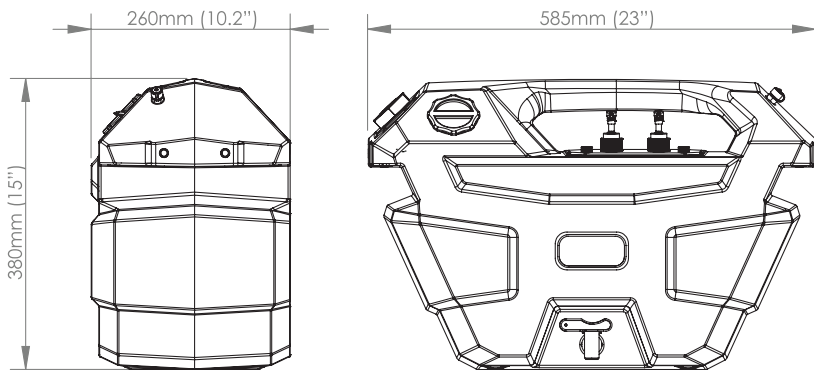

ARB FRONTIER 28L WASH STATION

WT001MG28

Tank Weight:
Empty - 4.5kg (9.9lb)
Filled with water +
soap - 32.5kg (73.9lb)

Volume:
28L (7.4 gal)

- Pouring Spout for faster pouring available (*sold seperately*)
- For vehicle mounting, either Quick-Release or Fixed Brackets are available (*sold seperately*).