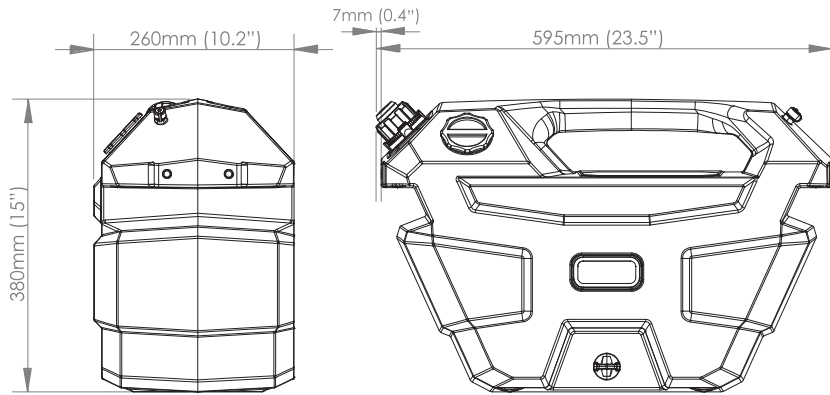

ARB FRONTIER 30L DIESEL TANK

DT001BL30