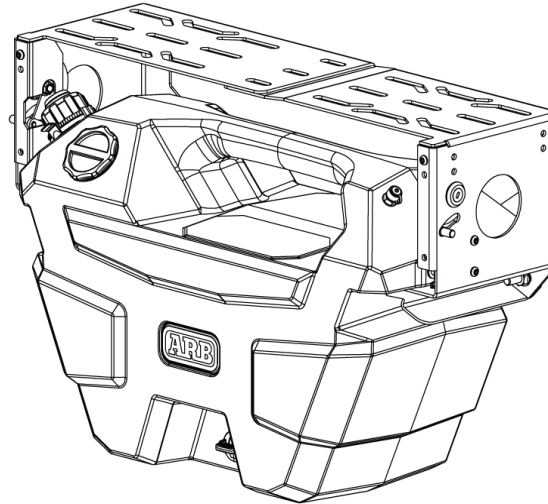

### Quick Release Bracket

WT002BK

Suitable for cab-chassis, tray-top and service-body vehicles.

For quick attachment and removal of the ARB Frontier Portable Tanks.

Bracket allows mounting under the tray behind or in front of the rear wheels. Symmetrical design for mounting on either side of the vehicle.

### Fixed Bracket

WT001BK

Suitable for cab-chassis, tray-top and service-body vehicles.

For a permanent fixture of the ARB Frontier Portable Tank to the vehicle.

Bracket allows mounting under the tray behind or in front of the rear wheels. Symmetrical design for mounting on either side of the vehicle.